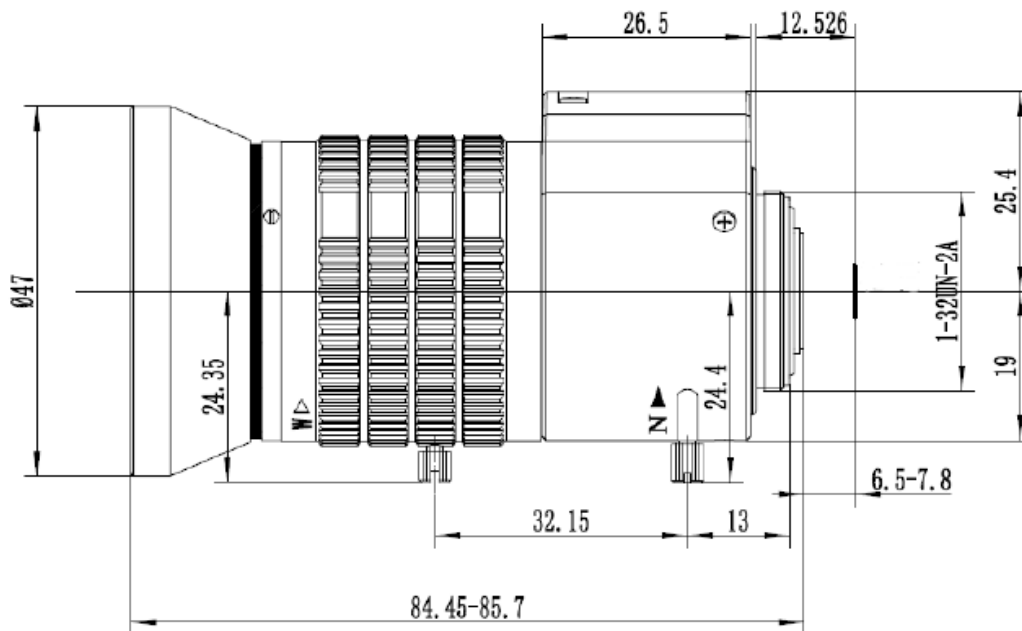

DH-PLZ1140-D

4 MegaPixel 5-50mm Lens

Specifications

Model		DH-PLZ1140-D
Parameter		
Image format		1/2.7"
Focal length		5-50mm
Aperture		F1.6
Field Angle	1/2.7"	W: 70°(D)x50°(H)x37.5°(V)~T: 7°(D)x5.6°(H)x4.2°(V)
	1/3"	W: 52°(D)x41.6°(H)x31.2°(V)~T: 6.4°(D)x5.1°(H)x3.8°(V)
M.O.D.		1m
TV Distortion		< -15.1%
IR Correction		Yes
Lens Control	Focus	Manual
	Zoom	Manual
	Iris	DC-Iris
Mount		CS
Dimension		Ø47x85.9mm
Weight		195g
Operating temperature		-30℃ ~ +70℃

DH-PLZ1140-D

Dimensions (mm)

Dahua Technology Co., Ltd.

1199 BinAn Road, Binjiang District, Hangzhou, China

Tel: +86-571-87688883

Fax: +86-571-87688815

Email: overseas@dahuatech.com

www.dahuasecurity.com