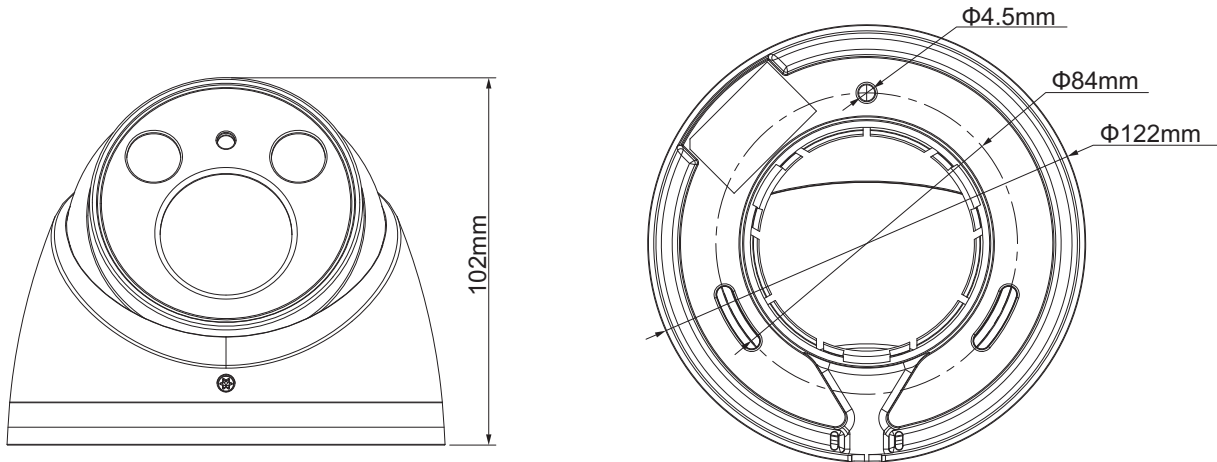

DH-HAC-HDW2401R-Z

Dimensions (mm)

Accessories (optional)

PFB203W	PFA137	PFA152

Dahua Technology Co., Ltd.

1199 BinAn Road, Binjiang District, Hangzhou, China

Tel: +86-571-87688883

Fax: +86-571-87688815

Email: overseas@dahuatech.com

www.dahuasecurity.com

*Design and specifications are subject to change without notice.

© 2014 Dahua Technology