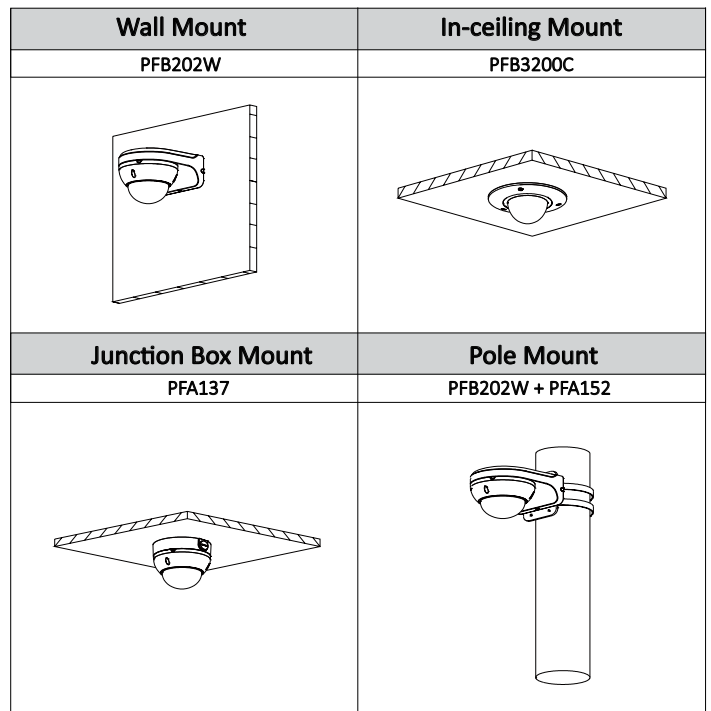

Accessories

Optional :

PFA137  
Mount Adapter

DC12V/3A  
Power Supply

PFB202W  
Wall Mount

PFA152  
Pole Mount

PFB200C  
Ceiling Mount

Dimensions (mm)