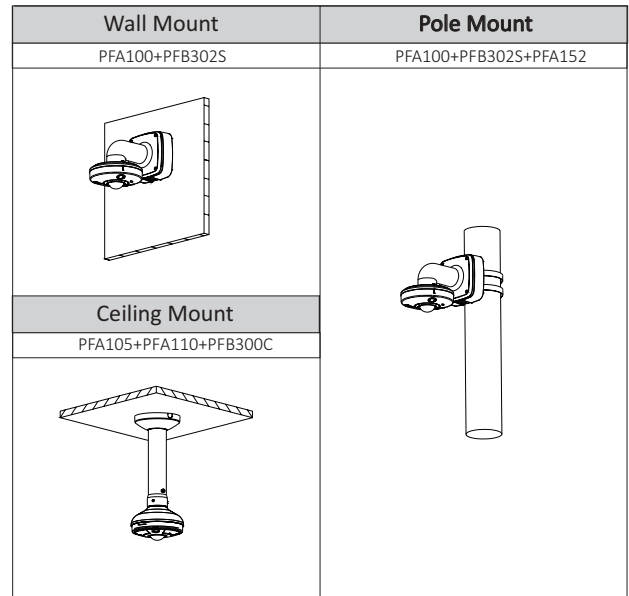

Construction

Casing	Metal
Dimensions	Φ149.8mm×47.7mm(Φ5.9"×1.88")
Net Weight	0.58kg(1.28lb)
Gross Weight	1.0kg(2.2lb)

Ordering Information

Type	Part Number	Description
12MP camera	DH-IPC-EBW81230P	12MP Panoramic Network IR Fisheye Camera, PAL
	DH-IPC-EBW81230N	12MP Panoramic Network IR Fisheye Camera, NTSC
	IPC-EBW81230P	12MP Panoramic Network IR Fisheye Camera, PAL
	IPC-EBW81230N	12MP Panoramic Network IR Fisheye Camera, NTSC
Accessories (optional)	PFA100	Mount Adapter
	PFB302S	Wall Mount
	PFA152	Pole Mount
	PFA105	Mount Adapter
	PFA110	Mount Adapter
	PFB300C	Ceiling Mount

Accessories

Optional:

Dimensions (mm/inch)