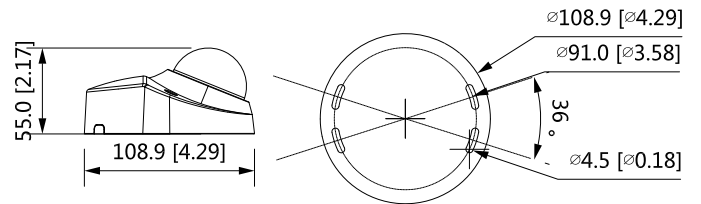

Dimensions (mm[inch])

Accessories

Optional:

PFM114
TLC SD card