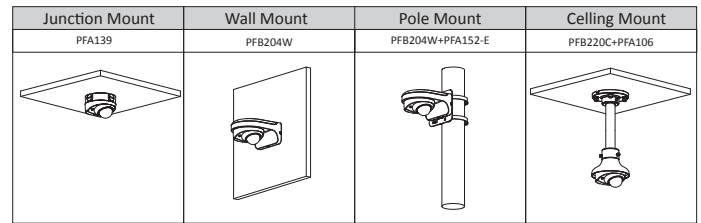

Ingress Protection	IP67; IK10
Structure	
Casing	Metal + Plastic
Dimensions	55 mm × Φ108.9 mm (2.2" × Φ4.3")
Net Weight	380 g (0.8 lb)
Gross Weight	520 g (1.1 lb)

Ordering Information		
Type	Part Number	Description
4MP Camera	DH-IPC-HDBW3441FP-AS-M	4MP Lite AI IR Fixed focal Dome Network Camera,PAL
	DH-IPC-HDBW3441FN-AS-M	4MP Lite AI IR Fixed focal Dome Network Camera,NTSC
Accessories (optional)	PFA139	Junction Box
	PFB204W	Wall Mount
	PFA152-E	Pole Mount
	PFB220C	Mount Adapter
	PFA106	Ceiling Mount
	PFM321D	DC12V1A Power Adapter
	LR1002-1ET/1EC	Single-port Long Reach Ethernet Over Coax Extender
	PFM900-E	Integrated Mount Tester
	PFM114	TLC SD Card