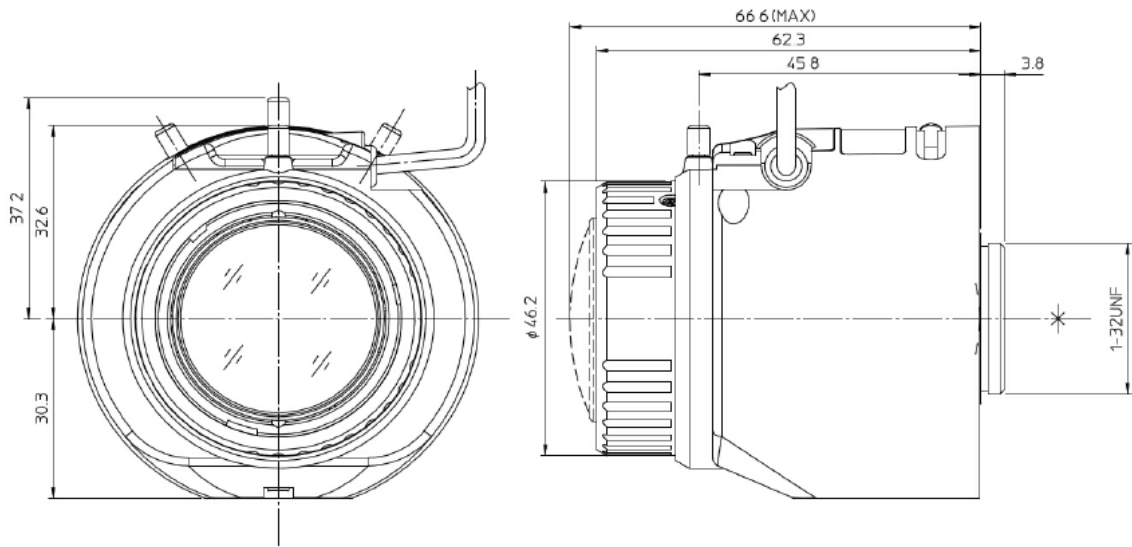

DV2.2x4.1SR4A-SA2L

6 MegaPixel 4K Lens

Specifications

Model		DV2.2x4.1SR4A-SA2L
Parameter		
Image Format		1/1.8"
Focal Length		4.1-9mm
Aperture		F1.6-T360
Field Angle		100°(W)x45°(T)~74°(W)x34°(T)
M.O.D.		0.3m
TV Distortion		-
IR Correction		Yes
Mount	Focus	Manual
	Zoom	Manual
	Iris	DC-Iris
Mount		CS
Dimension		Ø46.2x66.6mm
Weight		130g
Operating Temperature		-10°C ~ +50°C

DV2.2x4.1SR4A-SA2L

Dimensions (mm)

Dahua Technology Co., Ltd.

1199BinAn Road, Binjiang District, Hangzhou, China

Tel: +86-571-87688883

Fax: +86-571-87688815

Email: overseas@dahuatech.com

www.dahuasecurity.com