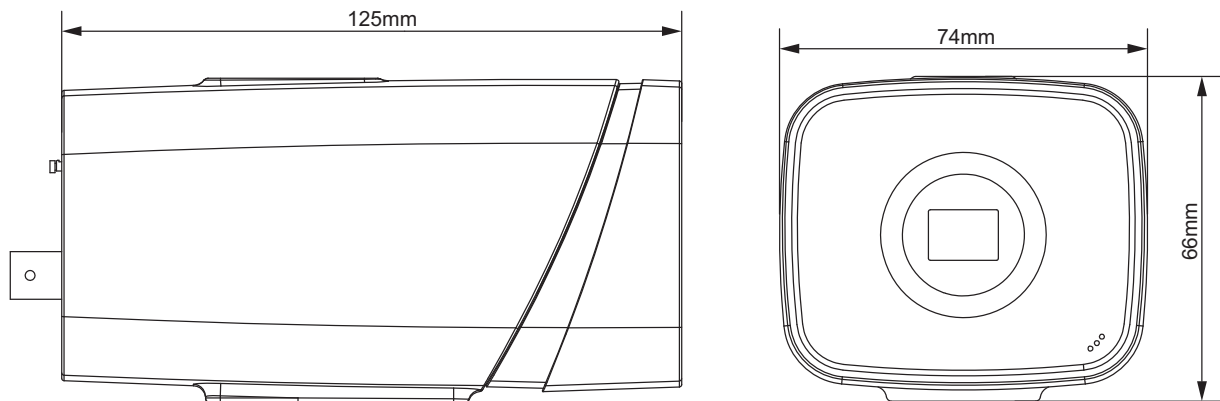

DH-HAC-HF3231E

2Megapixel 1080P Starlight HDCVI Box Camera

Features

- 1/2.8" 2.1Megapixel CMOS
- 25/30fps@1080P, 25/30/50/60fps@720P
- High speed, long distance real-time transmission
- HD and SD dual-output (SDI optional)
- OSD Menu, control over coaxial cable
- 120dB True WDR, Day/Night(ICR), AWB, AGC, BLC, 3DNR
- Audio, Alarm
- AC24V/DC12V

DH-HAC-HF3231E

Technical Specifications

Model	DH-HAC-HF3231EP	DH-HAC-HF3231EN
Camera		
Image Sensor	1/2.8" 2.1Megapixel CMOS	
Effective Pixels	1945(H)×1097(V)	
Electronic Shutter	1.3s~1/30,000s	1s~1/30,000s
Video Frame Rate	25/50fps@720P; 25fps@1080P	30/60fps@720P; 30fps@1080P
Synchronization	Internal	
Mini. Illumination	0.005Lux/F1.4 (color); 0.0005Lux/F1.4 (B/W)	
Video Output	1-channel BNC HDCVI high definition video output & CVBS standard definition video output	
Camera Features		
Day/Night	Auto(ICR) / Color / B/W	
Noise Reduction	2D/3D	
OSD Menu	Support	
Lens		
Lens Type	Manual/Auto Iris	
Mount Type	C/CS	
Auxiliary Interface		
RS485	1	
Alarm	2 channel in/ 1 channel out	
Audio	1 channel in	
General		
Power Supply	AC24V±25% / DC12V±25%	
Power Consumption	Max 4.7W	
Working Environment	-30°C~+60°C / Less than 95%RH (no condensation)	
Transmission Distance	Over 500m via 75-3 coaxial cable	
Dimensions(W×D×H)	125mm×74mm×66mm	
Weight	0.48kg	
Material	Metal	

DH-HAC-HF3231E

Dimensions (mm)

Accessories (optional)

			
PFB110W	PFB121W	PLZ1030-D	PLZ1130-D

Dahua Technology Co., Ltd.

1199 BinAn Road, Binjiang District, Hangzhou, China

Tel: +86-571-87688883

Fax: +86-571-87688815