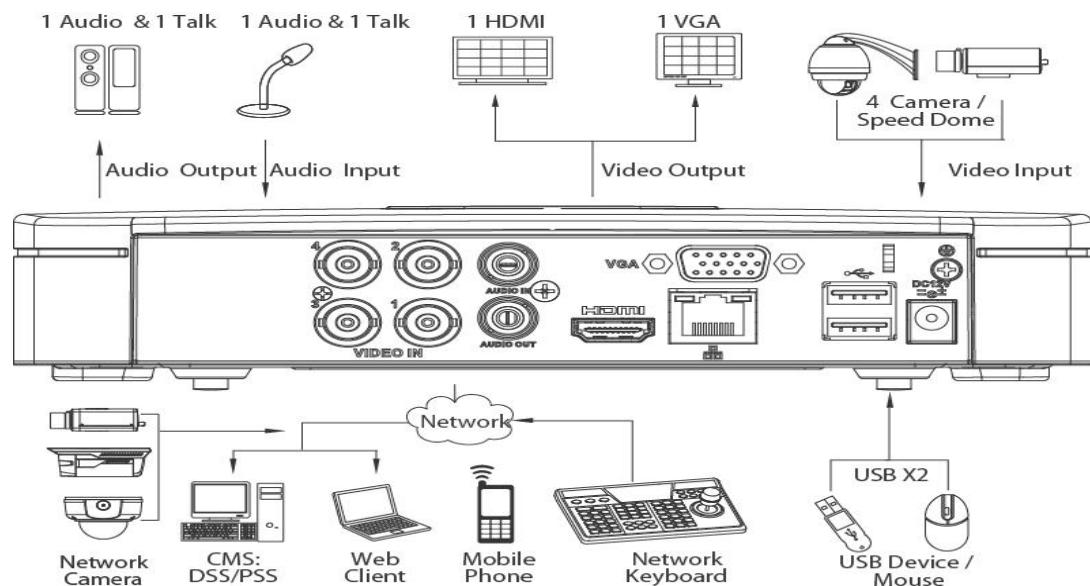

DH-HCVR5104/5108C-S3

Playback Functions	Play, Pause, Stop, Rewind, Fast play, Slow play, Next file, Previous file, Next camera, Previous camera, Full screen, Repeat, Shuffle, Backup selection, Digital zoom
Backup Mode	USB Device/Internal SATA burner/Network
Network	
Ethernet	RJ-45 port (10/100M)
Network Functions	HTTP, IPv4/IPv6, TCP/IP, UPNP, RTSP, UDP, SMTP, NTP, DHCP, DNS, PPPOE, DDNS, FTP, IP Filter, SNMP, P2P
Max. User Access	128 users
Smart Phone	iPhone, iPad, Android, Windows Phone
Storage	
Internal HDD	1 SATA port, up to 6TB
Auxiliary Interface	
USB Interface	2 ports(2 Rear), USB2.0
General	
Power Supply	DC12V/2A
Power Consumption	10W(without HDD)
Working Environment	-10°C ~+55°C / 10%~90%RH / 86~106kpa
Dimension(W×D×H)	Smart 1U, 205mm×205mm×40mm
Weight	0.5KG(without HDD)

System Connection

*Takes HCVR5104C-S3 as an example

Dahua Technology Co., Ltd.

1199' BinAn Road, Binjiang District, Hangzhou, China

Tel: +86-571-87688883

Fax: +86-571-87688815

Email: overseas@dahuatech.com

www.dahuatech.com

*Design and specifications are subject to change without notice.