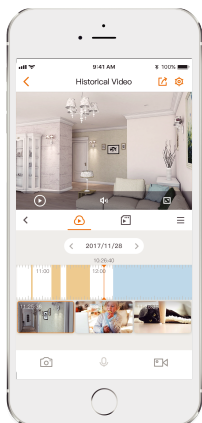

Wi-Fi Connection

IEEE802.11b/g/n(2.4GHz)

Stay close with what you care

With Cloud service, you will have access to what you care as long as Internet is available. You can record daily or motion videos on Cloud and playback anytime anywhere.