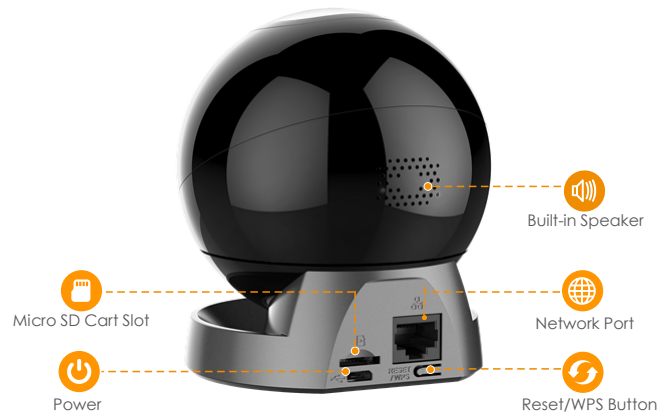

Imou

Ranger Pro

1080P H.265 Wi-Fi Pan & Tilt Camera

With 1080P Full HD live monitoring and 0~355° pan & 0~90° tilt features, Ranger Pro ensures every corner of your home completely covered. Privacy function helps protect your personal privacy when you are home, and Smart Tracking function lets the camera follow moving objects when it detects images changing.

Wi-Fi Connection

IEEE802.11b/g/n(2.4GHz)

Stay close with what you care

With Cloud service, you will have access to what you care as long as Internet is available. You can record daily or motion videos on Cloud and playback anytime anywhere.

Front View

Back View

Specifications

Camera

1/2.7" 2Megapixel Progressive CMOS
 2MP(1920 x 1080)
 Night Vision: 10m(33ft) Distance
 3.6mm Fixed Lens
 Field of View : 89° (H), 48° (V), 107° (D)
 355° Pan & 0~90° Tilt

Auxiliary Interface

Micro SD Card Slot (up to 128GB)
 Built-in Mic & Speaker
 WPS/Reset Button

General

DC 5V2A Power Supply
 Power Consumption:<7.5W
 Working Environment:-10° C~+45° C, Less Than 95%RH
 Dimensions: 90 × 90 × 108mm (3.5 × 3.5 × 4.3inch)
 Weight: 250g (0.55lb)
 CE, FCC, UL